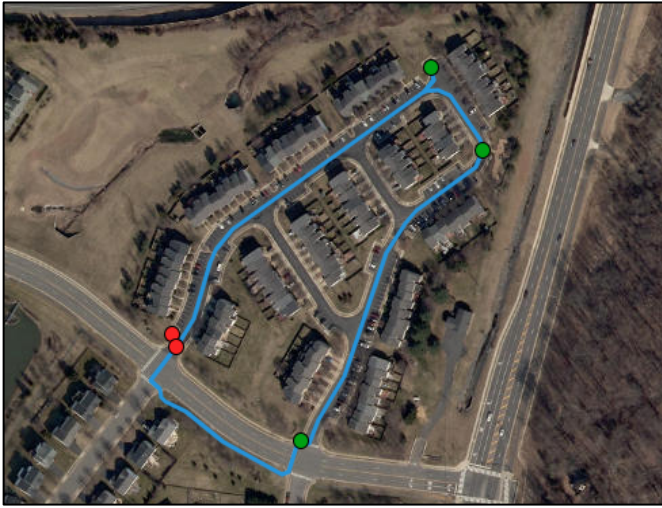

East Stratford Walking Paths

Section A Approximately 0.5 mi

Shirley Square SE + Hope Pkwy

Section B Approximately 0.65 mi

Park Gate Dr SE + Burnell Pl SE + Hope Pkwy

Section C Approximately 0.5 mi

Baish Dr SE + Ebaugh Dr SE + Rusert Dr SE

Section D Approximately 0.5mi

Whipp Dr SE + Hope Pkwy

East Stratford Walking Paths

Lake Loop Approximately 0.6mi

Paths We Have Walked:

New Paths to Try: