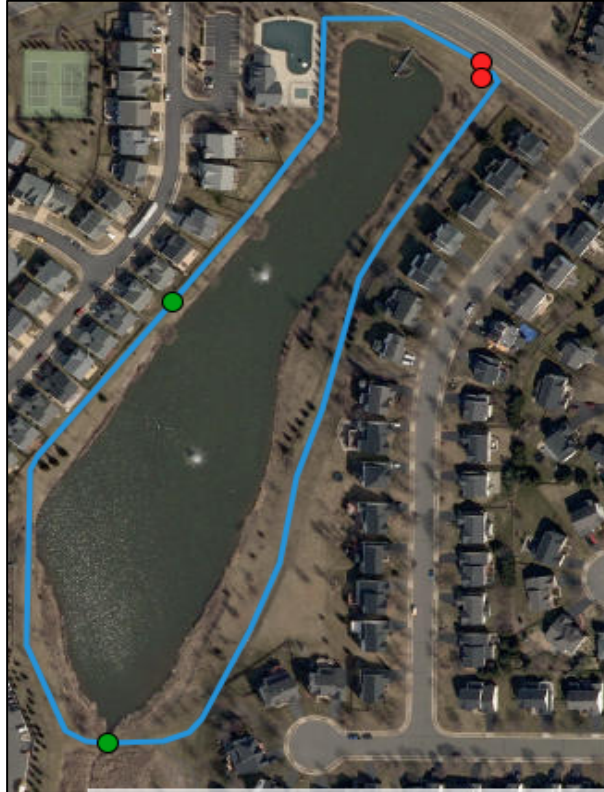

East Stratford Walking Paths

Section A Approximately 0.5 mi

Shirley Square SE + Hope Pkwy

Section B Approximately 0.65 mi

Park Gate Dr SE + Burnell Pl SE + Hope Pkwy

Section C Approximately 0.5 mi

Baish Dr SE + Ebaugh Dr SE + Rusert Dr SE

Section D Approximately 0.5mi

Whipp Dr SE + Hope Pkwy

East Stratford Walking Paths

Lake Loop Approximately 0.6mi

Paths We Have Walked:

New Paths to Try: